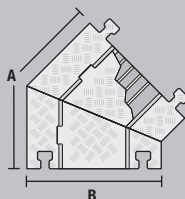

Lid/Base Color Options

LOAD CAPACITY

Max load tested at 70°F (21°C)

20,150 lb./Tire (9,140 kg)
40,300 lb./Axle (18,280 kg)

U.S. Patent No: D415,112

MODEL	A: LENGTH	B: WIDTH	C: HEIGHT	D: CHANNEL WIDTH	E: CHANNEL HEIGHT	WEIGHT
CP5X125	36 in. (91.4 cm)	20 in. (50.8 cm)	2.31 in. (5.72 cm)	1.35 in. (3.43 cm)	1.35 in. (3.43 cm)	25 lb. (11.3 kg)

ACCESSORIES for Linebacker 5-Channel Heavy Duty Cable Protectors

45° LEFT TURN
MODEL: CPT5X125-L

45° RIGHT TURN
MODEL: CPT5X125-R

END CAPS (Pair Only)
MODEL: CPEC5X125

Join left and right turns to create a jog

Turns Color: Y/O = Yellow Lid with Orange Ramps

End Caps Color: O = Orange

MODEL	A: LENGTH	B: WIDTH	C: HEIGHT	D: CHANNEL WIDTH	E: CHANNEL HEIGHT	WEIGHT	
45° LEFT TURN	CPT5X125-L	25 in. (63.5 cm)	20 in. (50.8 cm)	2.31 in. (5.72 cm)	1.35 in. (3.43 cm)	1.35 in. (3.43 cm)	13 lb. (5.9 kg)
45° RIGHT TURN	CPT5X125-R	25 in. (63.5 cm)	20 in. (50.8 cm)	2.31 in. (5.72 cm)	1.35 in. (3.43 cm)	1.35 in. (3.43 cm)	13 lb. (5.9 kg)
END CAPS (PAIR)	CPEC5X125	Female: 7.5 in. (19 cm)	20 in. (50.8 cm)	2.31 in. (5.72 cm)	1.35 in. (3.43 cm)	1.35 in. (3.43 cm)	3.5 lb. (1.6 kg)
		Male: 5.25 in. (13.3 cm)	20 in. (50.8 cm)	2.31 in. (5.72 cm)	1.35 in. (3.43 cm)	1.35 in. (3.43 cm)	3.5 lb. (1.6 kg)