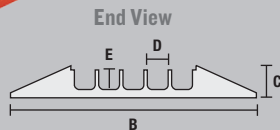

T-Connector

MODEL: CP5X125

Protects cables and hoses up to 1.35" outside diameter

LINEBACKER® 5-CHANNEL CABLE PROTECTOR with hinged lid provides a safe crossing for vehicles and pedestrian traffic while protecting valuable electrical cables and hose lines from damage in extreme weather conditions and work environments. Modular interlocking design is ideal for use in oil and gas applications, mining, military, and other industrial environments with heavy trucks and forklifts.

Lid/Base Color Options

LOAD CAPACITY

Max load tested at 70°F (21°C)

20,150 lb./Tire (9,140 kg)
40,300 lb./Axle (18,280 kg)

U.S. Patent No: D415,112

MODEL	A: LENGTH	B: WIDTH	C: HEIGHT	D: CHANNEL WIDTH	E: CHANNEL HEIGHT	WEIGHT
CP5X125	36 in. (91.4 cm)	20 in. (50.8 cm)	2.31 in. (5.72 cm)	1.35 in. (3.43 cm)	1.35 in. (3.43 cm)	25 lb. (11.3 kg)

Turns Color: Y/O = Yellow Lid with Orange Ramps

End Caps Color: O = Orange

MODEL	A: LENGTH	B: WIDTH	C: HEIGHT	D: CHANNEL WIDTH	E: CHANNEL HEIGHT	WEIGHT	
45° LEFT TURN	CPT5X125-L	25 in. (63.5 cm)	20 in. (50.8 cm)	2.31 in. (5.72 cm)	1.35 in. (3.43 cm)	1.35 in. (3.43 cm)	13 lb. (5.9 kg)
45° RIGHT TURN	CPT5X125-R	25 in. (63.5 cm)	20 in. (50.8 cm)	2.31 in. (5.72 cm)	1.35 in. (3.43 cm)	1.35 in. (3.43 cm)	13 lb. (5.9 kg)
END CAPS (PAIR)	CPEC5X125	Female: 7.5 in. (19 cm)	20 in. (50.8 cm)	2.31 in. (5.72 cm)	1.35 in. (3.43 cm)	1.35 in. (3.43 cm)	3.5 lb. (1.6 kg)
		Male: 5.25 in. (13.3 cm)	20 in. (50.8 cm)	2.31 in. (5.72 cm)	1.35 in. (3.43 cm)	1.35 in. (3.43 cm)	3.5 lb. (1.6 kg)