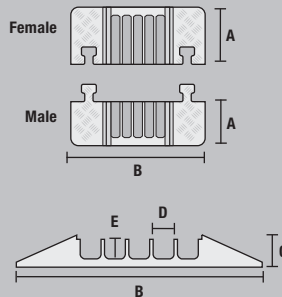

T-Connector

MODEL: CP5X125

Protects cables and hoses up to 1.35" outside diameter

LINEBACKER® 5-CHANNEL CABLE PROTECTOR with hinged lid provides a safe crossing for vehicles and pedestrian traffic while protecting valuable electrical cables and hose lines from damage in extreme weather conditions and work environments. Modular interlocking design is ideal for use in oil and gas applications, mining, military, and other industrial environments with heavy trucks and forklifts.

Lid/Base Color Options

LOAD CAPACITY

Max load tested at 70°F (21°C)

20,150 lb./Tire (9,140 kg)
40,300 lb./Axle (18,280 kg)

U.S. Patent No: D415,112

MODEL	A: LENGTH	B: WIDTH	C: HEIGHT	D: CHANNEL WIDTH	E: CHANNEL HEIGHT	WEIGHT
CP5X125	36 in. (91.4 cm)	20 in. (50.8 cm)	2.31 in. (5.72 cm)	1.35 in. (3.43 cm)	1.35 in. (3.43 cm)	25 lb. (11.3 kg)

ACCESSORIES for Linebacker 5-Channel Heavy Duty Cable Protectors

45° LEFT TURN
MODEL: CPT5X125-L

45° RIGHT TURN
MODEL: CPT5X125-R

END CAPS (Pair Only)
MODEL: CPEC5X125

Join left and right turns to create a jog

Turns Color: Y/O = Yellow Lid with Orange Ramps

End Caps Color: O = Orange

MODEL	A: LENGTH	B: WIDTH	C: HEIGHT	D: CHANNEL WIDTH	E: CHANNEL HEIGHT	WEIGHT	
45° LEFT TURN	CPT5X125-L	25 in. (63.5 cm)	20 in. (50.8 cm)	2.31 in. (5.72 cm)	1.35 in. (3.43 cm)	1.35 in. (3.43 cm)	13 lb. (5.9 kg)
45° RIGHT TURN	CPT5X125-R	25 in. (63.5 cm)	20 in. (50.8 cm)	2.31 in. (5.72 cm)	1.35 in. (3.43 cm)	1.35 in. (3.43 cm)	13 lb. (5.9 kg)
END CAPS (PAIR)	CPEC5X125	Female: 7.5 in. (19 cm)	20 in. (50.8 cm)	2.31 in. (5.72 cm)	1.35 in. (3.43 cm)	1.35 in. (3.43 cm)	3.5 lb. (1.6 kg)
		Male: 5.25 in. (13.3 cm)	20 in. (50.8 cm)	2.31 in. (5.72 cm)	1.35 in. (3.43 cm)	1.35 in. (3.43 cm)	3.5 lb. (1.6 kg)