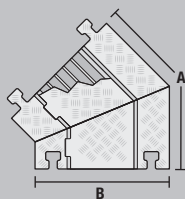

Lid/Base Color Options

LOAD CAPACITY

Max load tested at 70°F (21°C)

20,150 lb./Tire (9,140 kg)
40,300 lb./Axle (18,280 kg)

U.S. Patent No: D415,112

MODEL	A: LENGTH	B: WIDTH	C: HEIGHT	D: CHANNEL WIDTH	E: CHANNEL HEIGHT	WEIGHT
CP5X125	36 in. (91.4 cm)	20 in. (50.8 cm)	2.31 in. (5.72 cm)	1.35 in. (3.43 cm)	1.35 in. (3.43 cm)	25 lb. (11.3 kg)

ACCESSORIES for Linebacker 5-Channel Heavy Duty Cable Protectors

45° LEFT TURN
MODEL: CPT5X125-L

45° RIGHT TURN
MODEL: CPT5X125-R

END CAPS (Pair Only)
MODEL: CPEC5X125

Join left and right turns to create a jog

Turns Color: Y/O = Yellow Lid with Orange Ramps

End Caps Color: O = Orange

MODEL	A: LENGTH	B: WIDTH	C: HEIGHT	D: CHANNEL WIDTH	E: CHANNEL HEIGHT	WEIGHT	
45° LEFT TURN	CPT5X125-L	25 in. (63.5 cm)	20 in. (50.8 cm)	2.31 in. (5.72 cm)	1.35 in. (3.43 cm)	1.35 in. (3.43 cm)	13 lb. (5.9 kg)
45° RIGHT TURN	CPT5X125-R	25 in. (63.5 cm)	20 in. (50.8 cm)	2.31 in. (5.72 cm)	1.35 in. (3.43 cm)	1.35 in. (3.43 cm)	13 lb. (5.9 kg)
END CAPS (PAIR)	CPEC5X125	Female: 7.5 in. (19 cm)	20 in. (50.8 cm)	2.31 in. (5.72 cm)	1.35 in. (3.43 cm)	1.35 in. (3.43 cm)	3.5 lb. (1.6 kg)
		Male: 5.25 in. (13.3 cm)	20 in. (50.8 cm)	2.31 in. (5.72 cm)	1.35 in. (3.43 cm)	1.35 in. (3.43 cm)	3.5 lb. (1.6 kg)