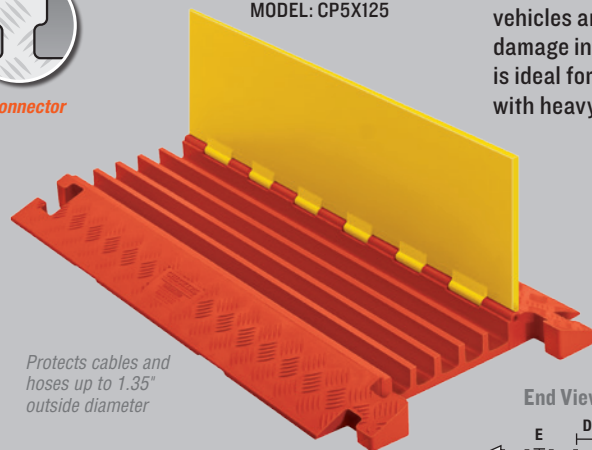

5-CHANNEL HEAVY DUTY

System features patented T-Connectors

FEATURES

- Protects cables and hoses up to 1.35" outside dia.
- Patented T-Connectors to extend to any length
- Reinforced hinged lid for easy cable placement
- All-weather polyurethane construction
- Patented 5-bar tread surface for maximum traction
- Easy to transport, setup, disassemble, and store

T-Connector

MODEL: CP5X125

Protects cables and hoses up to 1.35" outside diameter

LINEBACKER® 5-CHANNEL CABLE PROTECTOR with hinged lid provides a safe crossing for vehicles and pedestrian traffic while protecting valuable electrical cables and hose lines from damage in extreme weather conditions and work environments. Modular interlocking design is ideal for use in oil and gas applications, mining, military, and other industrial environments with heavy trucks and forklifts.

Lid/Base Color Options

LOAD CAPACITY

Max load tested at 70°F (21°C)

20,150 lb./Tire (9,140 kg)
40,300 lb./Axle (18,280 kg)

U.S. Patent No: D415,112

MODEL	A: LENGTH	B: WIDTH	C: HEIGHT	D: CHANNEL WIDTH	E: CHANNEL HEIGHT	WEIGHT
CP5X125	36 in. (91.4 cm)	20 in. (50.8 cm)	2.31 in. (5.72 cm)	1.35 in. (3.43 cm)	1.35 in. (3.43 cm)	25 lb. (11.3 kg)

Turns Color: Y/O = Yellow Lid with Orange Ramps

End Caps Color: O = Orange

MODEL	A: LENGTH	B: WIDTH	C: HEIGHT	D: CHANNEL WIDTH	E: CHANNEL HEIGHT	WEIGHT	
45° LEFT TURN	CPT5X125-L	25 in. (63.5 cm)	20 in. (50.8 cm)	2.31 in. (5.72 cm)	1.35 in. (3.43 cm)	1.35 in. (3.43 cm)	13 lb. (5.9 kg)
45° RIGHT TURN	CPT5X125-R	25 in. (63.5 cm)	20 in. (50.8 cm)	2.31 in. (5.72 cm)	1.35 in. (3.43 cm)	1.35 in. (3.43 cm)	13 lb. (5.9 kg)
END CAPS (PAIR)	CPEC5X125	Female: 7.5 in. (19 cm)	20 in. (50.8 cm)	2.31 in. (5.72 cm)	1.35 in. (3.43 cm)	1.35 in. (3.43 cm)	3.5 lb. (1.6 kg)
		Male: 5.25 in. (13.3 cm)	20 in. (50.8 cm)	2.31 in. (5.72 cm)	1.35 in. (3.43 cm)	1.35 in. (3.43 cm)	3.5 lb. (1.6 kg)