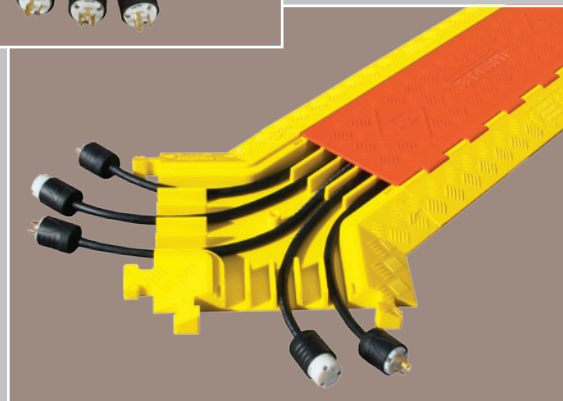

## FEATURES

- Protects cables and hoses up to 1.3" outside dia.
- Patented T-Connectors to extend to any length
- Reinforced hinged lid for easy cable placement
- All-weather polyurethane construction
- Patented 5-bar tread surface for maximum traction
- Easy to transport, setup, disassemble, and store

T-Connector

MODEL: CP5X125-GP

LINEBACKER® 5-CHANNEL GENERAL PURPOSE with hinged lid provides a safe crossing for vehicles and pedestrian traffic while protecting valuable electrical cables and hose lines from damage in extreme weather conditions and work environments. Modular interlocking design is ideal for use in entertainment venues, sporting events, and most public, commercial, industrial, and utility applications.

## ACCESSORIES for Linebacker 5-Channel General Purpose Cable Protectors

### 45° "Y" PROTECTOR

MODEL: CPY5X125-GP  
(Split or join cable runs)

"Y" Connector Color:  
O/Y = Orange Lid with Yellow Ramps

MODEL	A: LENGTH	B: WIDTH	C: HEIGHT	D: CHANNEL WIDTH	E: CHANNEL HEIGHT	WEIGHT	
45° "Y" PROTECTOR	CPY5X125-GP	19.75 in. (50.17 cm)	17.25 in. (43.82 cm)	1.95 in. (5.0 cm)	1.3 in. (3.3 cm)	1.3 in. (3.3 cm)	9.4 lb. (4.3 kg)
END CAPS (PAIR)	CPEC5X125-GP	Female: 4.75 in. (12.07 cm)	17.25 in. (43.82 cm)	1.95 in. (5.0 cm)	1.3 in. (3.3 cm)	1.3 in. (3.3 cm)	2.7 lb. (1.2 kg)
		Male: 4.75 in. (12.07 cm)	17.25 in. (43.82 cm)	1.95 in. (5.0 cm)	1.3 in. (3.3 cm)	1.3 in. (3.3 cm)	2.7 lb. (1.2 kg)