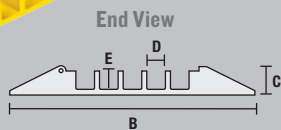

5-CHANNEL GENERAL PURPOSE

System features patented T-Connectors

FEATURES

- Protects cables and hoses up to 1.3" outside dia.
- Patented T-Connectors to extend to any length
- Reinforced hinged lid for easy cable placement
- All-weather polyurethane construction
- Patented 5-bar tread surface for maximum traction
- Easy to transport, setup, disassemble, and store

MODEL: CP5X125-GP

LINEBACKER® 5-CHANNEL GENERAL PURPOSE with hinged lid provides a safe crossing for vehicles and pedestrian traffic while protecting valuable electrical cables and hose lines from damage in extreme weather conditions and work environments. Modular interlocking design is ideal for use in entertainment venues, sporting events, and most public, commercial, industrial, and utility applications.

Lid/Base Color Options

LOAD CAPACITY

Max load tested at 70°F (21°C)

10,500 lb./Tire (4,763 kg)
21,000 lb./Axle (9,526 kg)

U.S. Patent No: D415,112

MODEL	A: LENGTH	B: WIDTH	C: HEIGHT	D: CHANNEL WIDTH	E: CHANNEL HEIGHT	WEIGHT
CP5X125-GP	36 in. (91.44 cm)	17.25 in. (43.82 cm)	1.95 in. (5.0 cm)	1.3 in. (3.3 cm)	1.3 in. (3.3 cm)	22 lb. (10 kg)

ACCESSORIES for Linebacker 5-Channel General Purpose Cable Protectors

END CAPS (Pair Only)

CPEC5X125-GP

End Caps Color: O = Orange

45° "Y" PROTECTOR

MODEL: CPY5X125-GP
(Split or join cable runs)

"Y" Connector Color:
O/Y = Orange Lid with Yellow Ramps