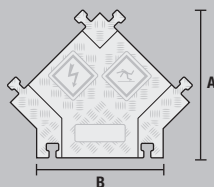

### LOAD CAPACITY

Max load tested at 70°F (21°C)

10,500 lb./Tire (4,763 kg)  
21,000 lb./Axle (9,526 kg)

U.S. Patent No: D415,112

MODEL	A: LENGTH	B: WIDTH	C: HEIGHT	D: CHANNEL WIDTH	E: CHANNEL HEIGHT	WEIGHT
CP5X125-GP	36 in. (91.44 cm)	17.25 in. (43.82 cm)	1.95 in. (5.0 cm)	1.3 in. (3.3 cm)	1.3 in. (3.3 cm)	22 lb. (10 kg)

### 45° "Y" PROTECTOR

MODEL: CPY5X125-GP  
(Split or join cable runs)

"Y" Connector Color:  
O/Y = Orange Lid with Yellow Ramps

MODEL	A: LENGTH	B: WIDTH	C: HEIGHT	D: CHANNEL WIDTH	E: CHANNEL HEIGHT	WEIGHT	
45° "Y" PROTECTOR	CPY5X125-GP	19.75 in. (50.17 cm)	17.25 in. (43.82 cm)	1.95 in. (5.0 cm)	1.3 in. (3.3 cm)	1.3 in. (3.3 cm)	9.4 lb. (4.3 kg)
END CAPS (PAIR)	CPEC5X125-GP	Female: 4.75 in. (12.07 cm)	17.25 in. (43.82 cm)	1.95 in. (5.0 cm)	1.3 in. (3.3 cm)	1.3 in. (3.3 cm)	2.7 lb. (1.2 kg)
		Male: 4.75 in. (12.07 cm)	17.25 in. (43.82 cm)	1.95 in. (5.0 cm)	1.3 in. (3.3 cm)	1.3 in. (3.3 cm)	2.7 lb. (1.2 kg)