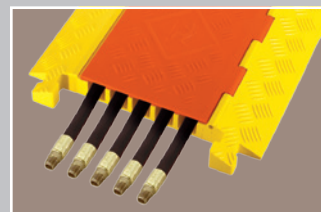

Lid/Base Color Options

LOAD CAPACITY

Max load tested at 70°F (21°C)

10,500 lb./Tire (4,763 kg)
21,000 lb./Axle (9,526 kg)

U.S. Patent No: D415,112

MODEL	A: LENGTH	B: WIDTH	C: HEIGHT	D: CHANNEL WIDTH	E: CHANNEL HEIGHT	WEIGHT
CP5X125-GP	36 in. (91.44 cm)	17.25 in. (43.82 cm)	1.95 in. (5.0 cm)	1.3 in. (3.3 cm)	1.3 in. (3.3 cm)	22 lb. (10 kg)