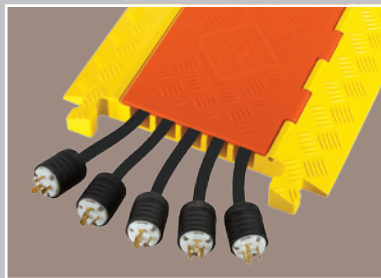

T-Connector

MODEL: CP5X125-GP

LINEBACKER® 5-CHANNEL GENERAL PURPOSE with hinged lid provides a safe crossing for vehicles and pedestrian traffic while protecting valuable electrical cables and hose lines from damage in extreme weather conditions and work environments. Modular interlocking design is ideal for use in entertainment venues, sporting events, and most public, commercial, industrial, and utility applications.

## ACCESSORIES for Linebacker 5-Channel General Purpose Cable Protectors

### END CAPS (Pair Only)

CPEC5X125-GP

End Caps Color: O = Orange

### 45° "Y" PROTECTOR

MODEL: CPY5X125-GP  
(Split or join cable runs)

"Y" Connector Color:  
O/Y = Orange Lid with Yellow Ramps

MODEL	A: LENGTH	B: WIDTH	C: HEIGHT	D: CHANNEL WIDTH	E: CHANNEL HEIGHT	WEIGHT	
45° "Y" PROTECTOR	CPY5X125-GP	19.75 in. (50.17 cm)	17.25 in. (43.82 cm)	1.95 in. (5.0 cm)	1.3 in. (3.3 cm)	1.3 in. (3.3 cm)	9.4 lb. (4.3 kg)
END CAPS (PAIR)	CPEC5X125-GP	Female: 4.75 in. (12.07 cm)	17.25 in. (43.82 cm)	1.95 in. (5.0 cm)	1.3 in. (3.3 cm)	1.3 in. (3.3 cm)	2.7 lb. (1.2 kg)
		Male: 4.75 in. (12.07 cm)	17.25 in. (43.82 cm)	1.95 in. (5.0 cm)	1.3 in. (3.3 cm)	1.3 in. (3.3 cm)	2.7 lb. (1.2 kg)