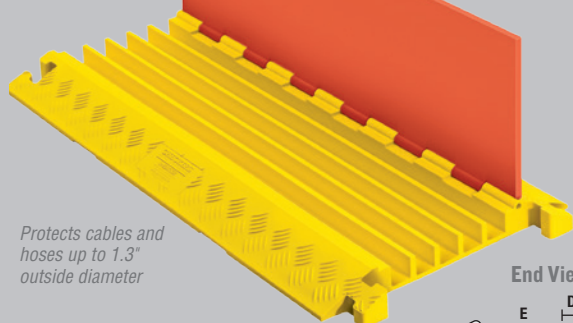

## FEATURES

- Protects cables and hoses up to 1.3" outside dia.
- Patented T-Connectors to extend to any length
- Reinforced hinged lid for easy cable placement
- All-weather polyurethane construction
- Patented 5-bar tread surface for maximum traction
- Easy to transport, setup, disassemble, and store

T-Connector

MODEL: CP5X125-GP

LINEBACKER® 5-CHANNEL GENERAL PURPOSE with hinged lid provides a safe crossing for vehicles and pedestrian traffic while protecting valuable electrical cables and hose lines from damage in extreme weather conditions and work environments. Modular interlocking design is ideal for use in entertainment venues, sporting events, and most public, commercial, industrial, and utility applications.

Protects cables and hoses up to 1.3" outside diameter

### LOAD CAPACITY

Max load tested at 70°F (21°C)

10,500 lb./Tire (4,763 kg)  
21,000 lb./Axle (9,526 kg)

U.S. Patent No: D415,112

MODEL	A: LENGTH	B: WIDTH	C: HEIGHT	D: CHANNEL WIDTH	E: CHANNEL HEIGHT	WEIGHT
CP5X125-GP	36 in. (91.44 cm)	17.25 in. (43.82 cm)	1.95 in. (5.0 cm)	1.3 in. (3.3 cm)	1.3 in. (3.3 cm)	22 lb. (10 kg)