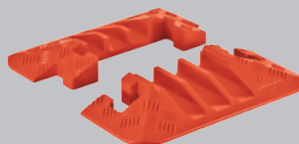

T-Connector

MODEL: CP3X225

LINEBACKER® 3-CHANNEL CABLE PROTECTOR with hinged lid provides a safe crossing for vehicles and pedestrian traffic while protecting valuable electrical cables and hose lines from damage in extreme weather conditions and work environments. Modular interlocking design is ideal for use in oil and gas applications, mining, military, and other industrial environments with heavy trucks and forklifts.

Protects cables and hoses up to 2.25" outside diameter

Lid/Base Color Options

LOAD CAPACITY

Max load tested at 70°F (21°C)

14,210 lb./Tire (6,446 kg)
28,420 lb./Axle (12,892 kg)

U.S. Patent No: D415,112

MODEL	A: LENGTH	B: WIDTH	C: HEIGHT	D: CHANNEL WIDTH	E: CHANNEL HEIGHT	WEIGHT
CP3X225	36 in. (91.4 cm)	20 in. (50.8 cm)	3.05 in. (7.75 cm)	2.25 in. (5.72 cm)	2.25 in. (5.72 cm)	28 lb. (12.7 kg)

ACCESSORIES for Linebacker 3-Channel Heavy Duty Cable Protectors

45° LEFT TURN
MODEL: CPT3X225-L

45° RIGHT TURN
MODEL: CPT3X225-R

END CAPS (Pair Only)
MODEL: CPEC3X225

Join left and right turns to create a jog

Turns Color: Y/O = Yellow Lid with Orange Ramps

End Caps Color: O = Orange

	MODEL	A: LENGTH	B: WIDTH	C: HEIGHT	D: CHANNEL WIDTH*	E: CHANNEL HEIGHT	WEIGHT
45° LEFT TURN	CPT3X225-L	25 in. (63.5 cm)	20 in. (50.8 cm)	3.05 in. (7.75 cm)	2.25 in. (5.72 cm)	2.25 in. (5.72 cm)	15 lb. (6.8 kg)
45° RIGHT TURN	CPT3X225-R	25 in. (63.5 cm)	20 in. (50.8 cm)	3.05 in. (7.75 cm)	2.25 in. (5.72 cm)	2.25 in. (5.72 cm)	15 lb. (6.8 kg)
END CAPS (PAIR)	CPEC3X225	Female: 8.25 in. (20.96 cm)	20 in. (50.8 cm)	3.05 in. (7.75 cm)	2.25 in. (5.72 cm)	2.25 in. (5.72 cm)	4 lb. (1.8 kg)
		Male: 6 in. (15.24 cm)					