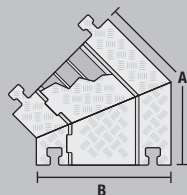

Protects cables and hoses up to 2.25" outside diameter

Lid/Base Color Options

LOAD CAPACITY

Max load tested at 70°F (21°C)

14,210 lb./Tire (6,446 kg)
28,420 lb./Axle (12,892 kg)

U.S. Patent No: D415,112

MODEL	A: LENGTH	B: WIDTH	C: HEIGHT	D: CHANNEL WIDTH	E: CHANNEL HEIGHT	WEIGHT
CP3X225	36 in. (91.4 cm)	20 in. (50.8 cm)	3.05 in. (7.75 cm)	2.25 in. (5.72 cm)	2.25 in. (5.72 cm)	28 lb. (12.7 kg)

ACCESSORIES for Linebacker 3-Channel Heavy Duty Cable Protectors

45° LEFT TURN
MODEL: CPT3X225-L

45° RIGHT TURN
MODEL: CPT3X225-R

END CAPS (Pair Only)
MODEL: CPEC3X225

Join left and right turns to create a jog

Turns Color: Y/O = Yellow Lid with Orange Ramps

End Caps Color: O = Orange

	MODEL	A: LENGTH	B: WIDTH	C: HEIGHT	D: CHANNEL WIDTH*	E: CHANNEL HEIGHT	WEIGHT
45° LEFT TURN	CPT3X225-L	25 in. (63.5 cm)	20 in. (50.8 cm)	3.05 in. (7.75 cm)	2.25 in. (5.72 cm)	2.25 in. (5.72 cm)	15 lb. (6.8 kg)
45° RIGHT TURN	CPT3X225-R	25 in. (63.5 cm)	20 in. (50.8 cm)	3.05 in. (7.75 cm)	2.25 in. (5.72 cm)	2.25 in. (5.72 cm)	15 lb. (6.8 kg)
END CAPS (PAIR)	CPEC3X225	Female: 8.25 in. (20.96 cm)	20 in. (50.8 cm)	3.05 in. (7.75 cm)	2.25 in. (5.72 cm)	2.25 in. (5.72 cm)	4 lb. (1.8 kg)
		Male: 6 in. (15.24 cm)					