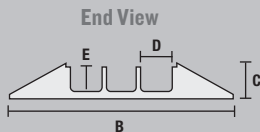

T-Connector

MODEL: CP3X225

LINEBACKER® 3-CHANNEL CABLE PROTECTOR with hinged lid provides a safe crossing for vehicles and pedestrian traffic while protecting valuable electrical cables and hose lines from damage in extreme weather conditions and work environments. Modular interlocking design is ideal for use in oil and gas applications, mining, military, and other industrial environments with heavy trucks and forklifts.

Protects cables and hoses up to 2.25" outside diameter

Lid/Base Color Options

LOAD CAPACITY

Max load tested at 70°F (21°C)

14,210 lb./Tire (6,446 kg)
28,420 lb./Axle (12,892 kg)

U.S. Patent No: D415,112

MODEL	A: LENGTH	B: WIDTH	C: HEIGHT	D: CHANNEL WIDTH	E: CHANNEL HEIGHT	WEIGHT
CP3X225	36 in. (91.4 cm)	20 in. (50.8 cm)	3.05 in. (7.75 cm)	2.25 in. (5.72 cm)	2.25 in. (5.72 cm)	28 lb. (12.7 kg)

Turns Color: Y/O = Yellow Lid with Orange Ramps

End Caps Color: O = Orange

	MODEL	A: LENGTH	B: WIDTH	C: HEIGHT	D: CHANNEL WIDTH*	E: CHANNEL HEIGHT	WEIGHT
45° LEFT TURN	CPT3X225-L	25 in. (63.5 cm)	20 in. (50.8 cm)	3.05 in. (7.75 cm)	2.25 in. (5.72 cm)	2.25 in. (5.72 cm)	15 lb. (6.8 kg)
45° RIGHT TURN	CPT3X225-R	25 in. (63.5 cm)	20 in. (50.8 cm)	3.05 in. (7.75 cm)	2.25 in. (5.72 cm)	2.25 in. (5.72 cm)	15 lb. (6.8 kg)
END CAPS (PAIR)	CPEC3X225	Female: 8.25 in. (20.96 cm)	20 in. (50.8 cm)	3.05 in. (7.75 cm)	2.25 in. (5.72 cm)	2.25 in. (5.72 cm)	4 lb. (1.8 kg)
		Male: 6 in. (15.24 cm)					