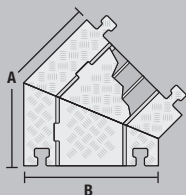

Protects cables and hoses up to 2.25" outside diameter

Lid/Base Color Options

LOAD CAPACITY

Max load tested at 70°F (21°C)

14,210 lb./Tire (6,446 kg)
28,420 lb./Axle (12,892 kg)

U.S. Patent No: D415,112

MODEL	A: LENGTH	B: WIDTH	C: HEIGHT	D: CHANNEL WIDTH	E: CHANNEL HEIGHT	WEIGHT
CP3X225	36 in. (91.4 cm)	20 in. (50.8 cm)	3.05 in. (7.75 cm)	2.25 in. (5.72 cm)	2.25 in. (5.72 cm)	28 lb. (12.7 kg)

ACCESSORIES for Linebacker 3-Channel Heavy Duty Cable Protectors

45° LEFT TURN
MODEL: CPT3X225-L

45° RIGHT TURN
MODEL: CPT3X225-R

END CAPS (Pair Only)
MODEL: CPEC3X225

Join left and right turns to create a jog

Turns Color: Y/O = Yellow Lid with Orange Ramps

End Caps Color: O = Orange

	MODEL	A: LENGTH	B: WIDTH	C: HEIGHT	D: CHANNEL WIDTH*	E: CHANNEL HEIGHT	WEIGHT
45° LEFT TURN	CPT3X225-L	25 in. (63.5 cm)	20 in. (50.8 cm)	3.05 in. (7.75 cm)	2.25 in. (5.72 cm)	2.25 in. (5.72 cm)	15 lb. (6.8 kg)
45° RIGHT TURN	CPT3X225-R	25 in. (63.5 cm)	20 in. (50.8 cm)	3.05 in. (7.75 cm)	2.25 in. (5.72 cm)	2.25 in. (5.72 cm)	15 lb. (6.8 kg)
END CAPS (PAIR)	CPEC3X225	Female: 8.25 in. (20.96 cm)	20 in. (50.8 cm)	3.05 in. (7.75 cm)	2.25 in. (5.72 cm)	2.25 in. (5.72 cm)	4 lb. (1.8 kg)
		Male: 6 in. (15.24 cm)					