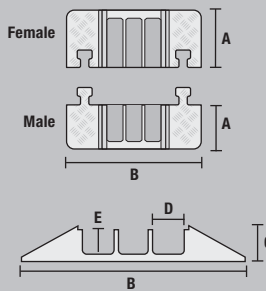

Protects cables and hoses up to 2.25" outside diameter

Lid/Base Color Options

LOAD CAPACITY

Max load tested at 70°F (21°C)

14,210 lb./Tire (6,446 kg)
28,420 lb./Axle (12,892 kg)

U.S. Patent No: D415,112

MODEL	A: LENGTH	B: WIDTH	C: HEIGHT	D: CHANNEL WIDTH	E: CHANNEL HEIGHT	WEIGHT
CP3X225	36 in. (91.4 cm)	20 in. (50.8 cm)	3.05 in. (7.75 cm)	2.25 in. (5.72 cm)	2.25 in. (5.72 cm)	28 lb. (12.7 kg)

ACCESSORIES for Linebacker 3-Channel Heavy Duty Cable Protectors

45° LEFT TURN
MODEL: CPT3X225-L

45° RIGHT TURN
MODEL: CPT3X225-R

END CAPS (Pair Only)
MODEL: CPEC3X225

Join left and right turns to create a jog

Turns Color: Y/O = Yellow Lid with Orange Ramps

End Caps Color: O = Orange

	MODEL	A: LENGTH	B: WIDTH	C: HEIGHT	D: CHANNEL WIDTH*	E: CHANNEL HEIGHT	WEIGHT
45° LEFT TURN	CPT3X225-L	25 in. (63.5 cm)	20 in. (50.8 cm)	3.05 in. (7.75 cm)	2.25 in. (5.72 cm)	2.25 in. (5.72 cm)	15 lb. (6.8 kg)
45° RIGHT TURN	CPT3X225-R	25 in. (63.5 cm)	20 in. (50.8 cm)	3.05 in. (7.75 cm)	2.25 in. (5.72 cm)	2.25 in. (5.72 cm)	15 lb. (6.8 kg)
END CAPS (PAIR)	CPEC3X225	Female: 8.25 in. (20.96 cm)	20 in. (50.8 cm)	3.05 in. (7.75 cm)	2.25 in. (5.72 cm)	2.25 in. (5.72 cm)	4 lb. (1.8 kg)
		Male: 6 in. (15.24 cm)					