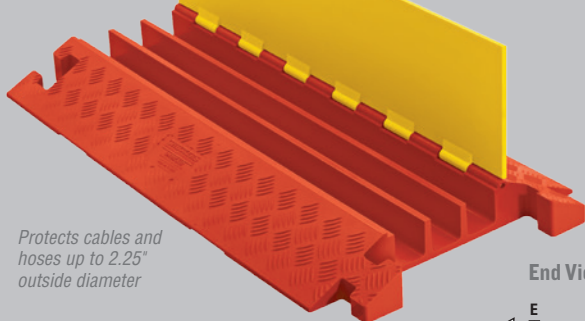

3-CHANNEL HEAVY DUTY

System features patented T-Connectors

FEATURES

- Protects cables and hoses up to 2.25" outside dia.
- Patented T-Connectors to extend to any length
- Reinforced hinged lid for easy cable placement
- All-weather polyurethane construction
- Patented 5-bar tread surface for maximum traction
- Easy to transport, setup, disassemble, and store

T-Connector

MODEL: CP3X225

LINEBACKER® 3-CHANNEL CABLE PROTECTOR with hinged lid provides a safe crossing for vehicles and pedestrian traffic while protecting valuable electrical cables and hose lines from damage in extreme weather conditions and work environments. Modular interlocking design is ideal for use in oil and gas applications, mining, military, and other industrial environments with heavy trucks and forklifts.

Protects cables and hoses up to 2.25" outside diameter

Lid/Base Color Options

LOAD CAPACITY

Max load tested at 70°F (21°C)

14,210 lb./Tire (6,446 kg)
28,420 lb./Axle (12,892 kg)

U.S. Patent No: D415,112

MODEL	A: LENGTH	B: WIDTH	C: HEIGHT	D: CHANNEL WIDTH	E: CHANNEL HEIGHT	WEIGHT
CP3X225	36 in. (91.4 cm)	20 in. (50.8 cm)	3.05 in. (7.75 cm)	2.25 in. (5.72 cm)	2.25 in. (5.72 cm)	28 lb. (12.7 kg)

Turns Color: Y/O = Yellow Lid with Orange Ramps

End Caps Color: O = Orange

	MODEL	A: LENGTH	B: WIDTH	C: HEIGHT	D: CHANNEL WIDTH*	E: CHANNEL HEIGHT	WEIGHT
45° LEFT TURN	CPT3X225-L	25 in. (63.5 cm)	20 in. (50.8 cm)	3.05 in. (7.75 cm)	2.25 in. (5.72 cm)	2.25 in. (5.72 cm)	15 lb. (6.8 kg)
45° RIGHT TURN	CPT3X225-R	25 in. (63.5 cm)	20 in. (50.8 cm)	3.05 in. (7.75 cm)	2.25 in. (5.72 cm)	2.25 in. (5.72 cm)	15 lb. (6.8 kg)
END CAPS (PAIR)	CPEC3X225	Female: 8.25 in. (20.96 cm)	20 in. (50.8 cm)	3.05 in. (7.75 cm)	2.25 in. (5.72 cm)	2.25 in. (5.72 cm)	4 lb. (1.8 kg)
		Male: 6 in. (15.24 cm)					