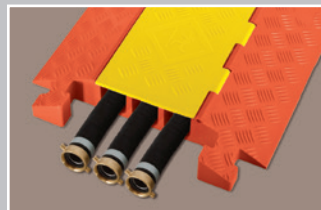

3-CHANNEL HEAVY DUTY

System features patented T-Connectors

FEATURES

- Protects cables and hoses up to 2.25" outside dia.
- Patented T-Connectors to extend to any length
- Reinforced hinged lid for easy cable placement
- All-weather polyurethane construction
- Patented 5-bar tread surface for maximum traction
- Easy to transport, setup, disassemble, and store

T-Connector

MODEL: CP3X225

LINEBACKER® 3-CHANNEL CABLE PROTECTOR with hinged lid provides a safe crossing for vehicles and pedestrian traffic while protecting valuable electrical cables and hose lines from damage in extreme weather conditions and work environments. Modular interlocking design is ideal for use in oil and gas applications, mining, military, and other industrial environments with heavy trucks and forklifts.

Protects cables and hoses up to 2.25" outside diameter

Lid/Base Color Options

LOAD CAPACITY

Max load tested at 70°F (21°C)

14,210 lb./Tire (6,446 kg)
28,420 lb./Axle (12,892 kg)

U.S. Patent No: D415,112

MODEL	A: LENGTH	B: WIDTH	C: HEIGHT	D: CHANNEL WIDTH	E: CHANNEL HEIGHT	WEIGHT
CP3X225	36 in. (91.4 cm)	20 in. (50.8 cm)	3.05 in. (7.75 cm)	2.25 in. (5.72 cm)	2.25 in. (5.72 cm)	28 lb. (12.7 kg)

Turns Color: Y/O = Yellow Lid with Orange Ramps

End Caps Color: O = Orange

	MODEL	A: LENGTH	B: WIDTH	C: HEIGHT	D: CHANNEL WIDTH*	E: CHANNEL HEIGHT	WEIGHT
45° LEFT TURN	CPT3X225-L	25 in. (63.5 cm)	20 in. (50.8 cm)	3.05 in. (7.75 cm)	2.25 in. (5.72 cm)	2.25 in. (5.72 cm)	15 lb. (6.8 kg)
45° RIGHT TURN	CPT3X225-R	25 in. (63.5 cm)	20 in. (50.8 cm)	3.05 in. (7.75 cm)	2.25 in. (5.72 cm)	2.25 in. (5.72 cm)	15 lb. (6.8 kg)
END CAPS (PAIR)	CPEC3X225	Female: 8.25 in. (20.96 cm)	20 in. (50.8 cm)	3.05 in. (7.75 cm)	2.25 in. (5.72 cm)	2.25 in. (5.72 cm)	4 lb. (1.8 kg)
		Male: 6 in. (15.24 cm)					